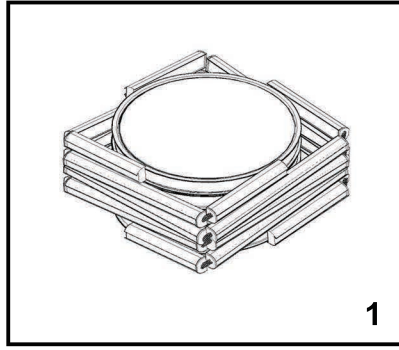

Assemble

Instruction Manual Spiral Tower Spiral Counter

Scan for instructional video

Visible graphic size
37.9 cm x 50.6 cm

Total graphic size
39.5 cm x 50.6 cm