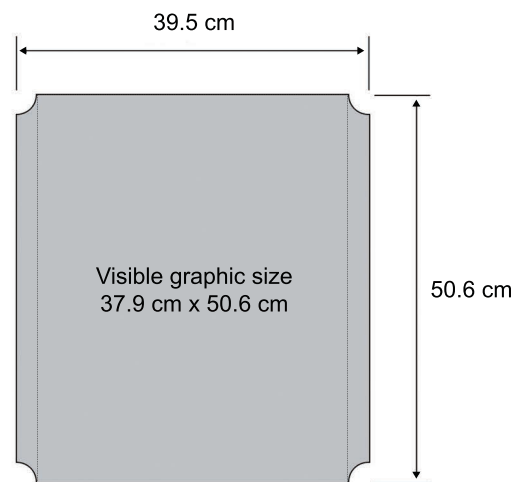

Assemble

Instruction Manual Spiral Tower Spiral Counter

Scan for instructional video

Visible graphic size
37.9 cm x 50.6 cm

Total graphic size
39.5 cm x 50.6 cm