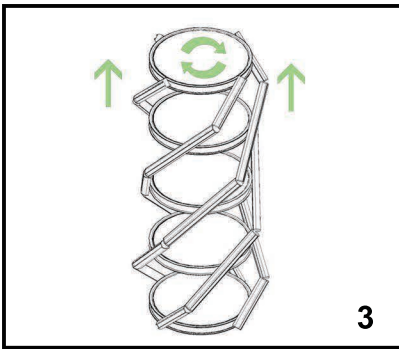

Assemble

Instruction Manual Spiral Tower Spiral Counter

Scan for instructional video

Visible graphic size
37.9 cm x 50.6 cm

Total graphic size
39.5 cm x 50.6 cm