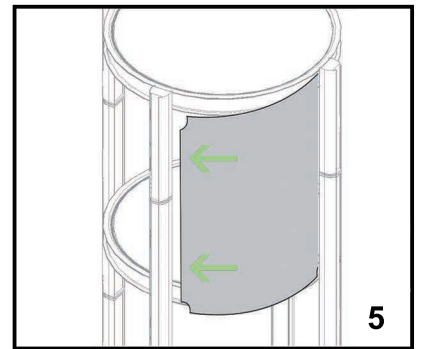

Assemble

Instruction Manual Spiral Tower Spiral Counter

Scan for instructional video

Visible graphic size
37.9 cm x 50.6 cm

Total graphic size
39.5 cm x 50.6 cm