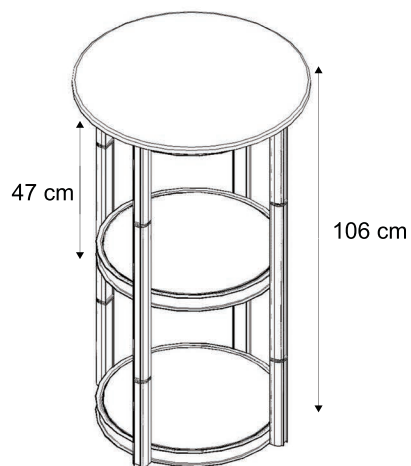

Assemble

Instruction Manual Spiral Tower Spiral Counter

Scan for instructional video

Visible graphic size
37.9 cm x 50.6 cm

Total graphic size
39.5 cm x 50.6 cm