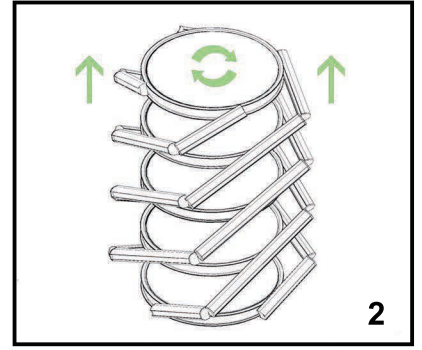

Assemble

Instruction Manual Spiral Tower Spiral Counter

Scan for instructional video

Visible graphic size
37.9 cm x 50.6 cm

Total graphic size
39.5 cm x 50.6 cm