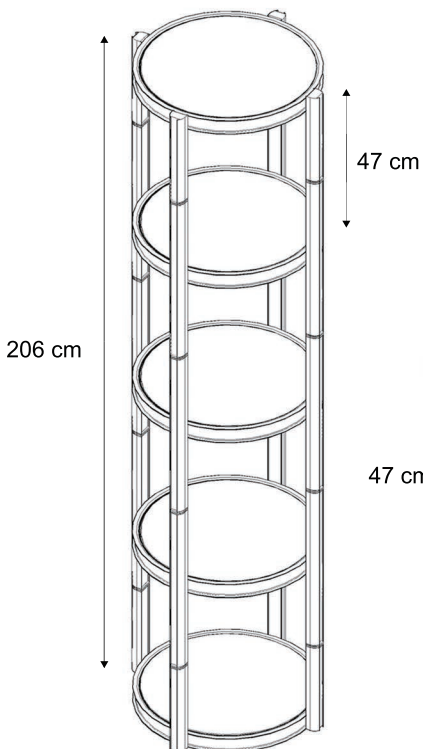

Assemble

Instruction Manual Spiral Tower Spiral Counter

Scan for instructional video

Visible graphic size
37.9 cm x 50.6 cm

Total graphic size
39.5 cm x 50.6 cm